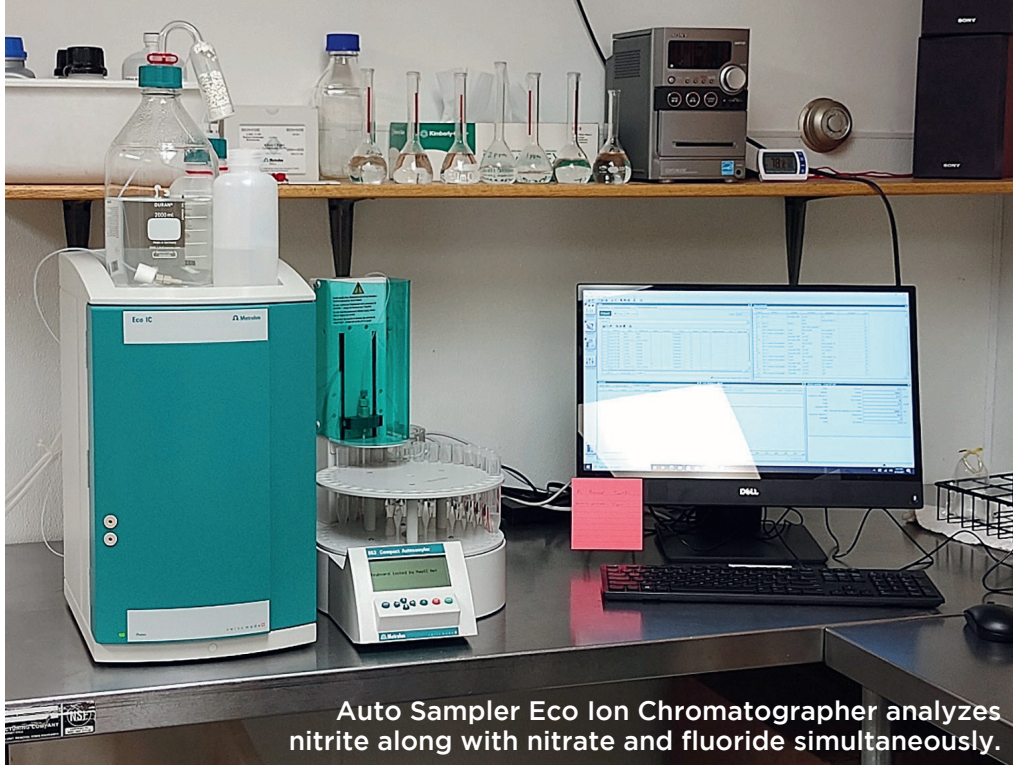

WATER ANALYSIS LAB

STATE CERTIFIED LABORATORY

As a state certified lab, we are required to follow specific standards of operation and participate in performance studies where the state knows results for the study and the laboratory does not.

WE STAY UP TO DATE ON THE LATEST TECHNOLOGY

We acquire new equipment and certifications which account for better accuracy and help to streamline our services for even faster turnaround times.

WATER TESTING IS OFTEN NECESSARY FOR:

- » Construction Contractors
- » Private Well Owners
- » Daycare Providers
- » Real Estate Transactions
- » Foster Care Providers

Testing results are usually back within a week.

TESTS MOST OFTEN INCLUDE, BUT ARE NOT LIMITED TO:

- » Arsenic
- » Bacteria
- » Fluoride
- » Hardness
- » Lead
- » Manganese
- » Nitrate

If additional testing is required just ask, we are happy to accommodate.

WE KNOW WATER